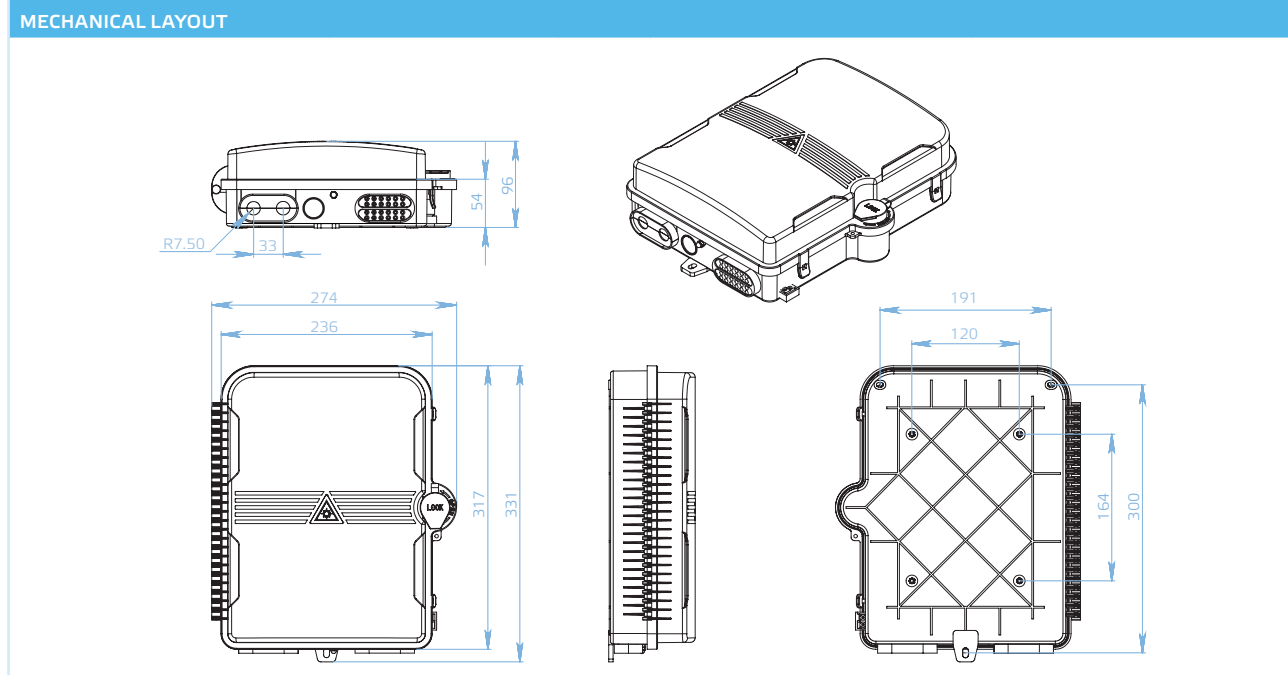

# enlighten TEN-FWB5 Distribution Enclosure

Designed for outdoor mounting this wall enclosure allows easy connection between feeder cables and subscriber cables. The wall enclosure is equipped with a splice tray and lock for secure fixing of enclosure lid.

## Features

- Easy to install and maintain.
- Separate tray for ease of splice connections.
- Lockable lid to avoid unauthorized access.
- High quality plastics.
- Multifunctional tray that can accommodate a mini-splitter.

## enlighten OPTICAL PASSIVES / OPTICAL DISTRIBUTION WALL ENCLOSURE SERIES

GENERAL			
Max. Input Cable Diameter	14.50 mm	Max. Output Cable Diameter	3 - 6 mm
Splitter	Hosts up to 2 x 1:32 splitters	No. of Adapters	24 x SC/LC adapters
Material	PC (for outdoor encl.) ABS FR (for indoor encl.)	Supported Adaptors	SC simplex, LC Duplex
Dimension (LxWxH)	331 x 274 x 96 mm	Weight	1.65 kg
Splice Trays	Features crossover points to allow reverse routing of fibres	IP Protection Class	IP 65
UV Protection	UL746C grade F1 (for outdoor encl.)	Flame Retardant	UL94 level V0 (for indoor and outdoor encl.)
Operating Temperature	-40 - +80 °C	Colour	White (RAL9010)
Type of Installation	Wall-mount and Pole-mount		